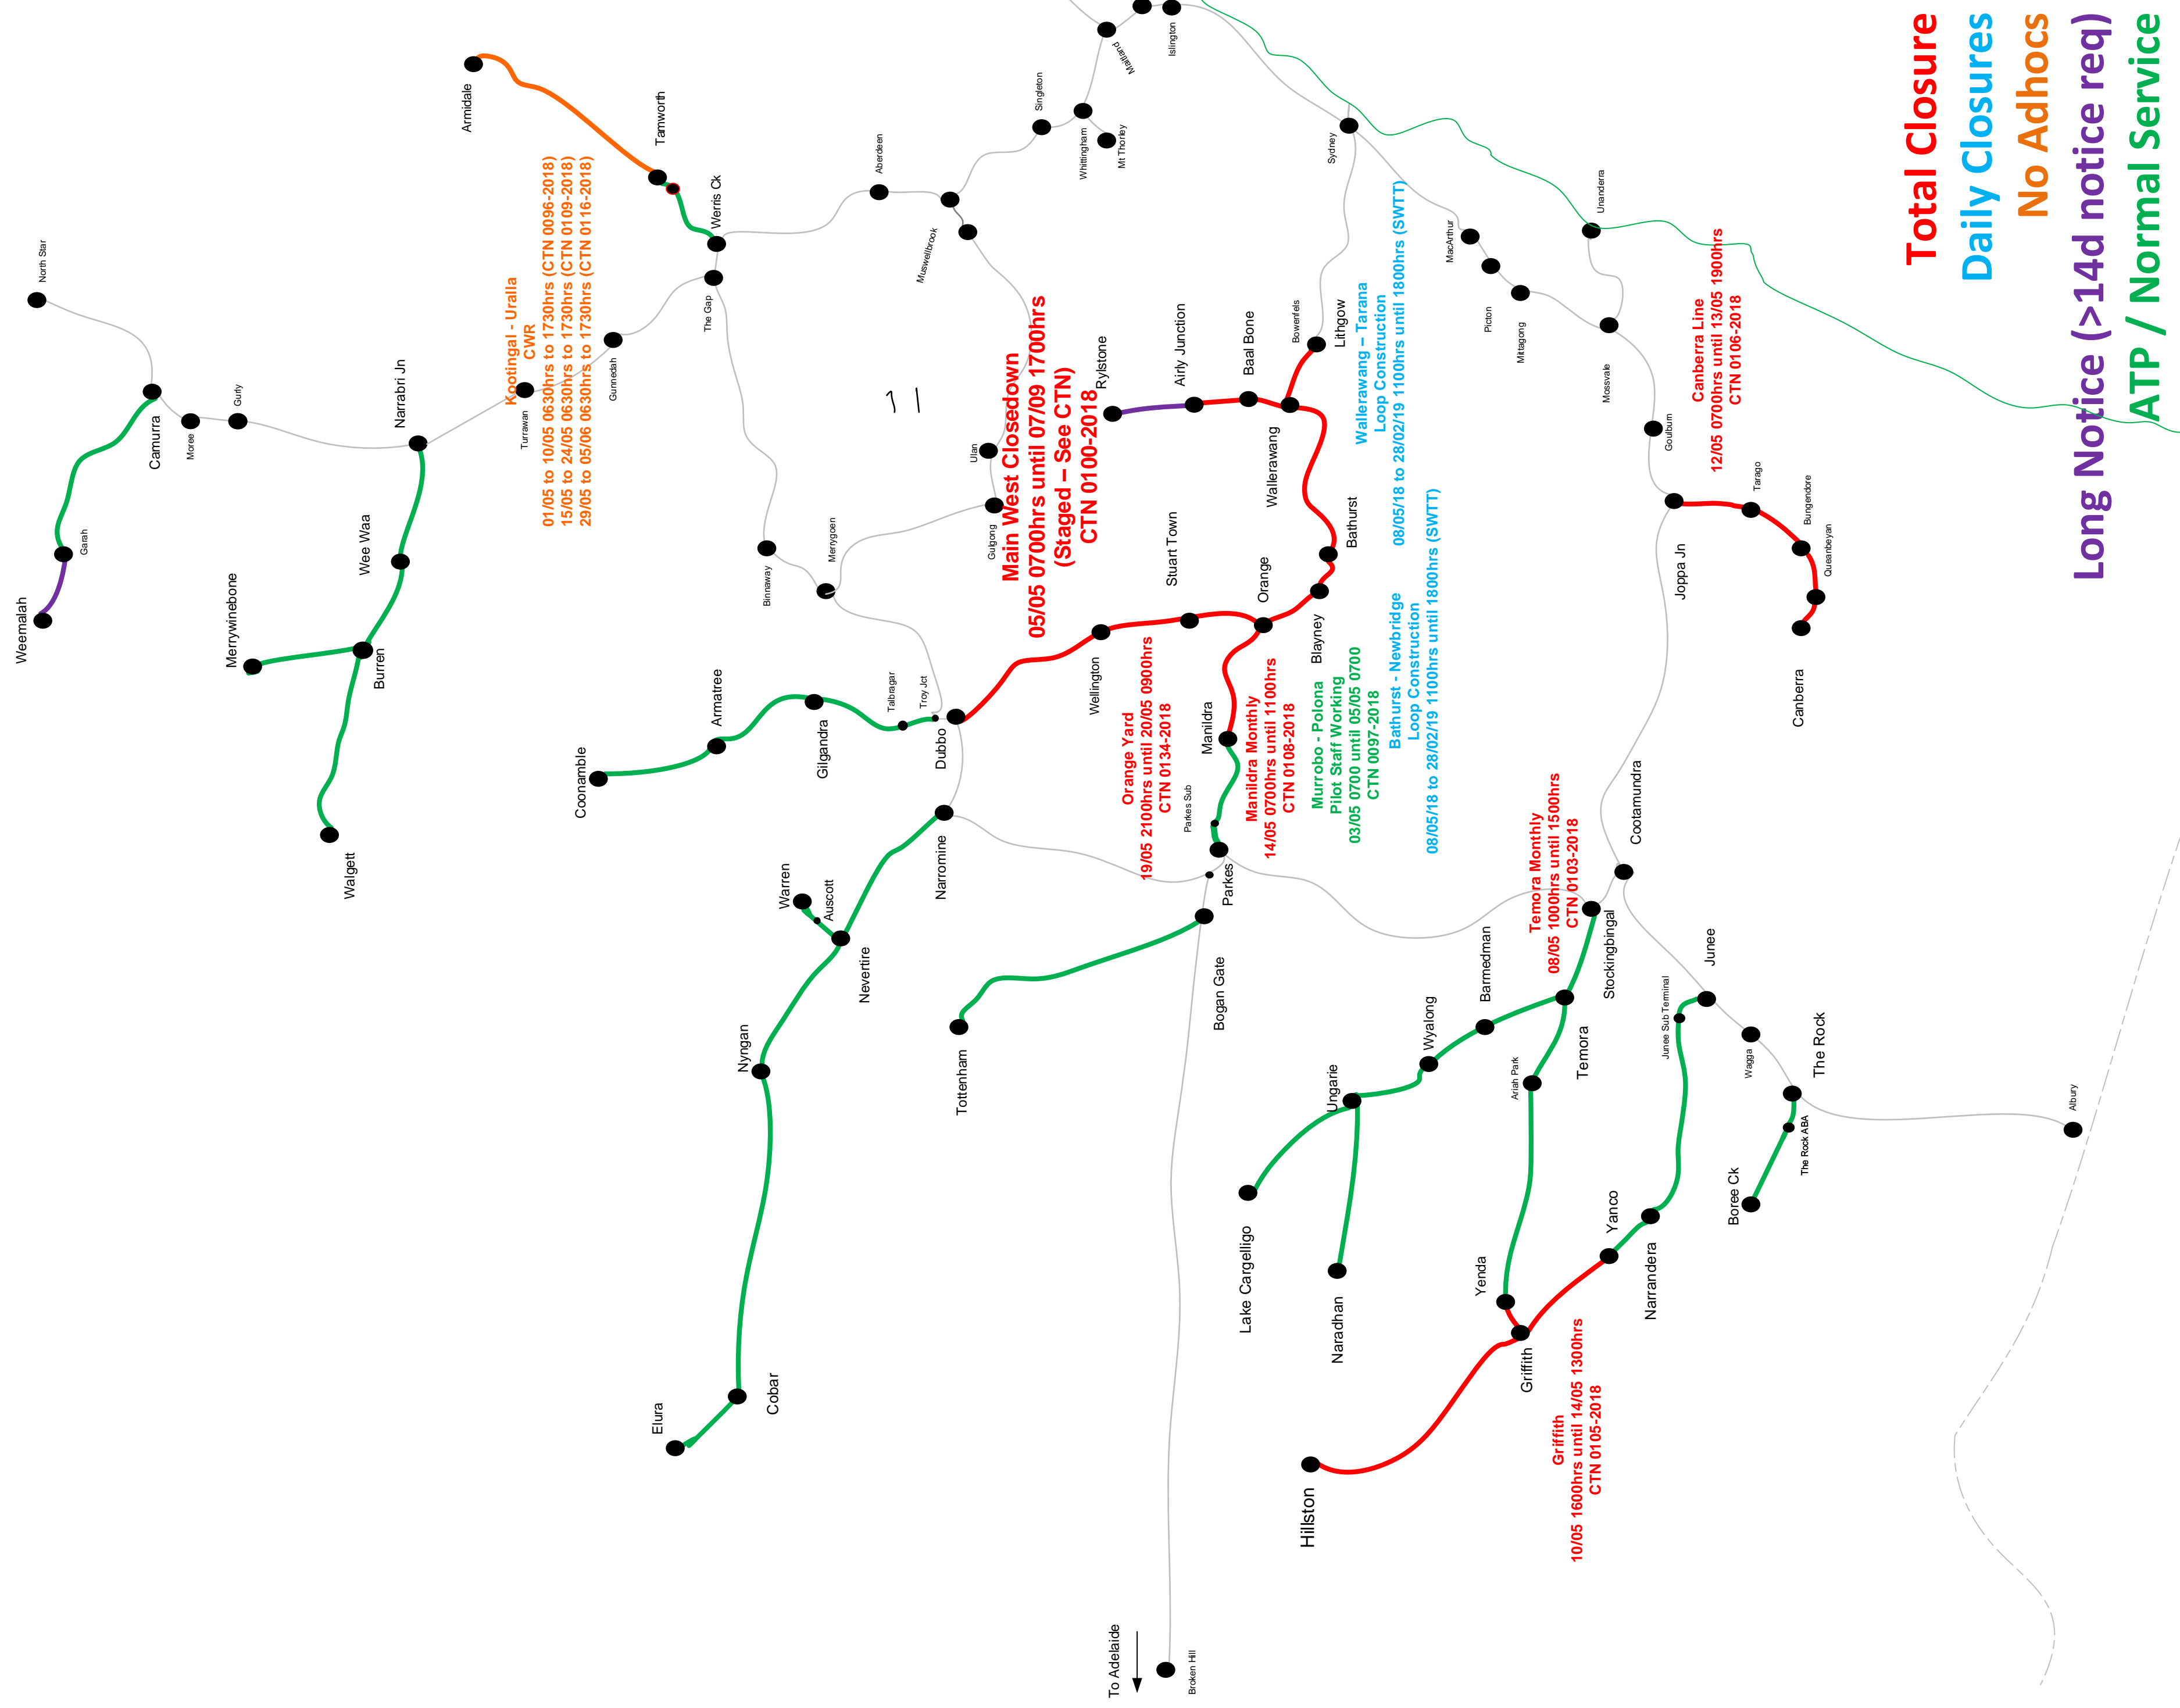

Network Availability Map

May 2018

Total Closure
Daily Closures
No Adhoc
Long Notice (>14d notice req)
ATP / Normal Service