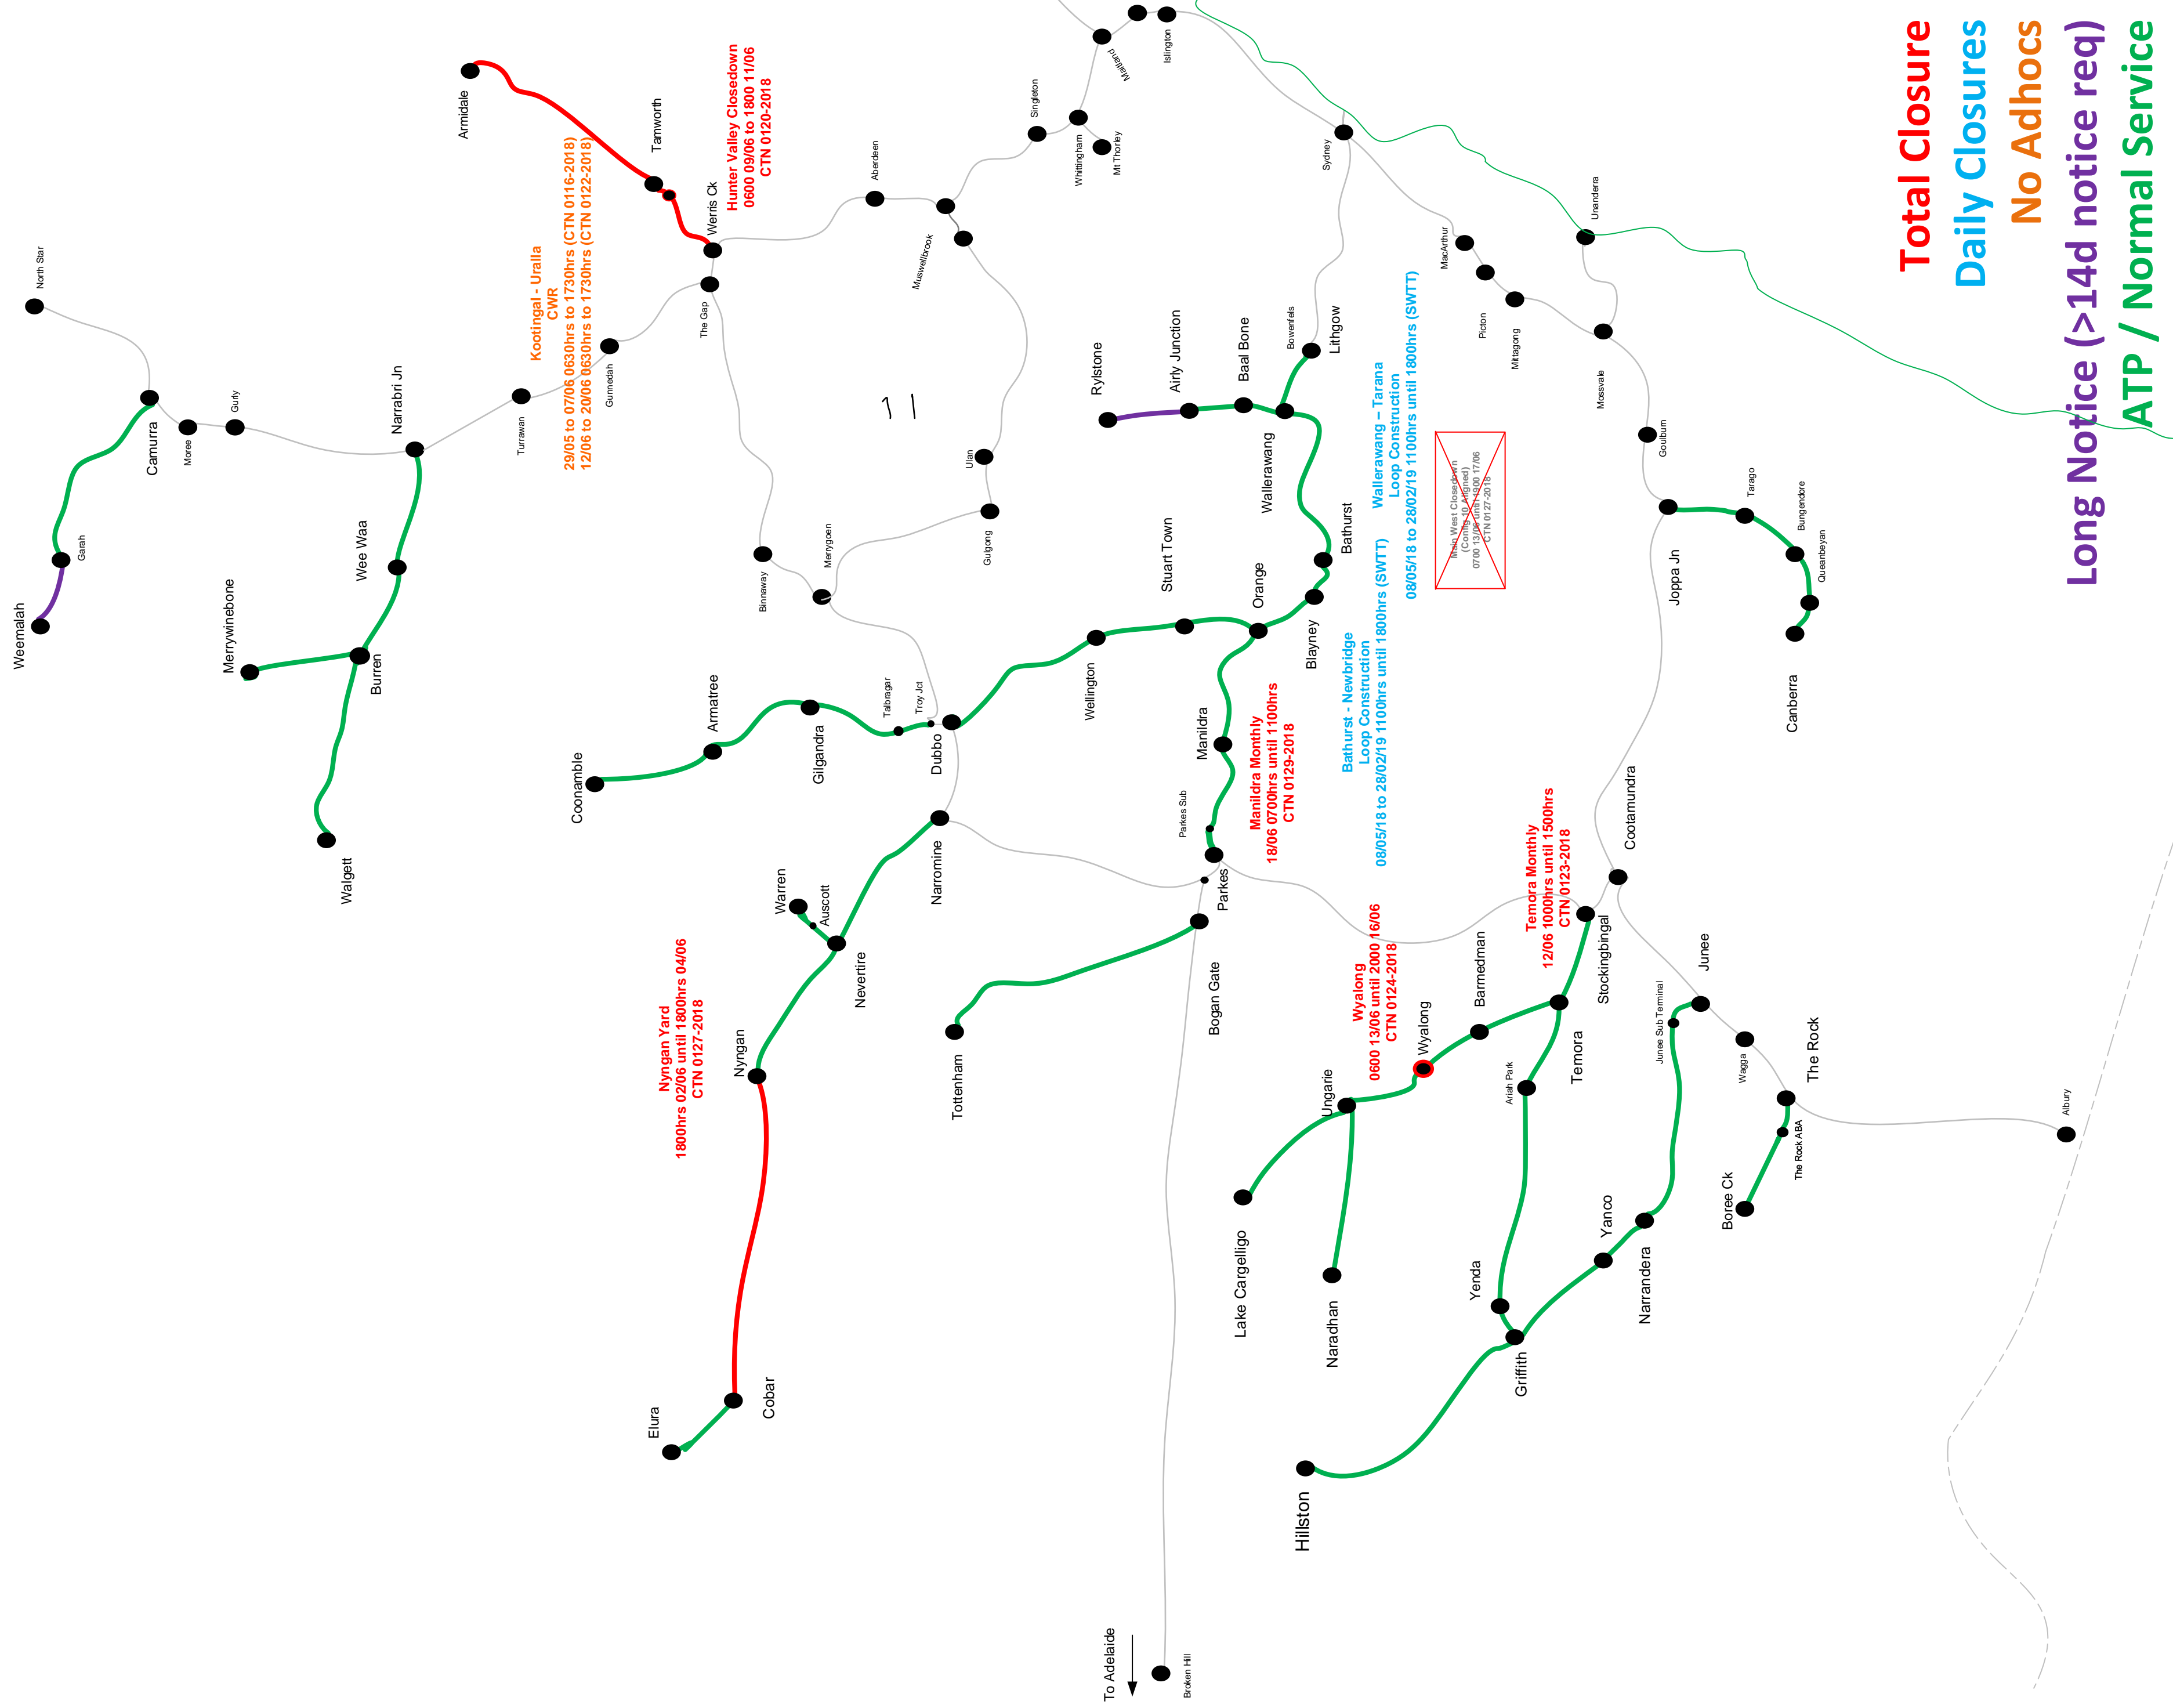

Network Availability Map

June 2018

Total Closure
Daily Closures
No Adhocs
Long Notice (>14d notice req)
ATP / Normal Service