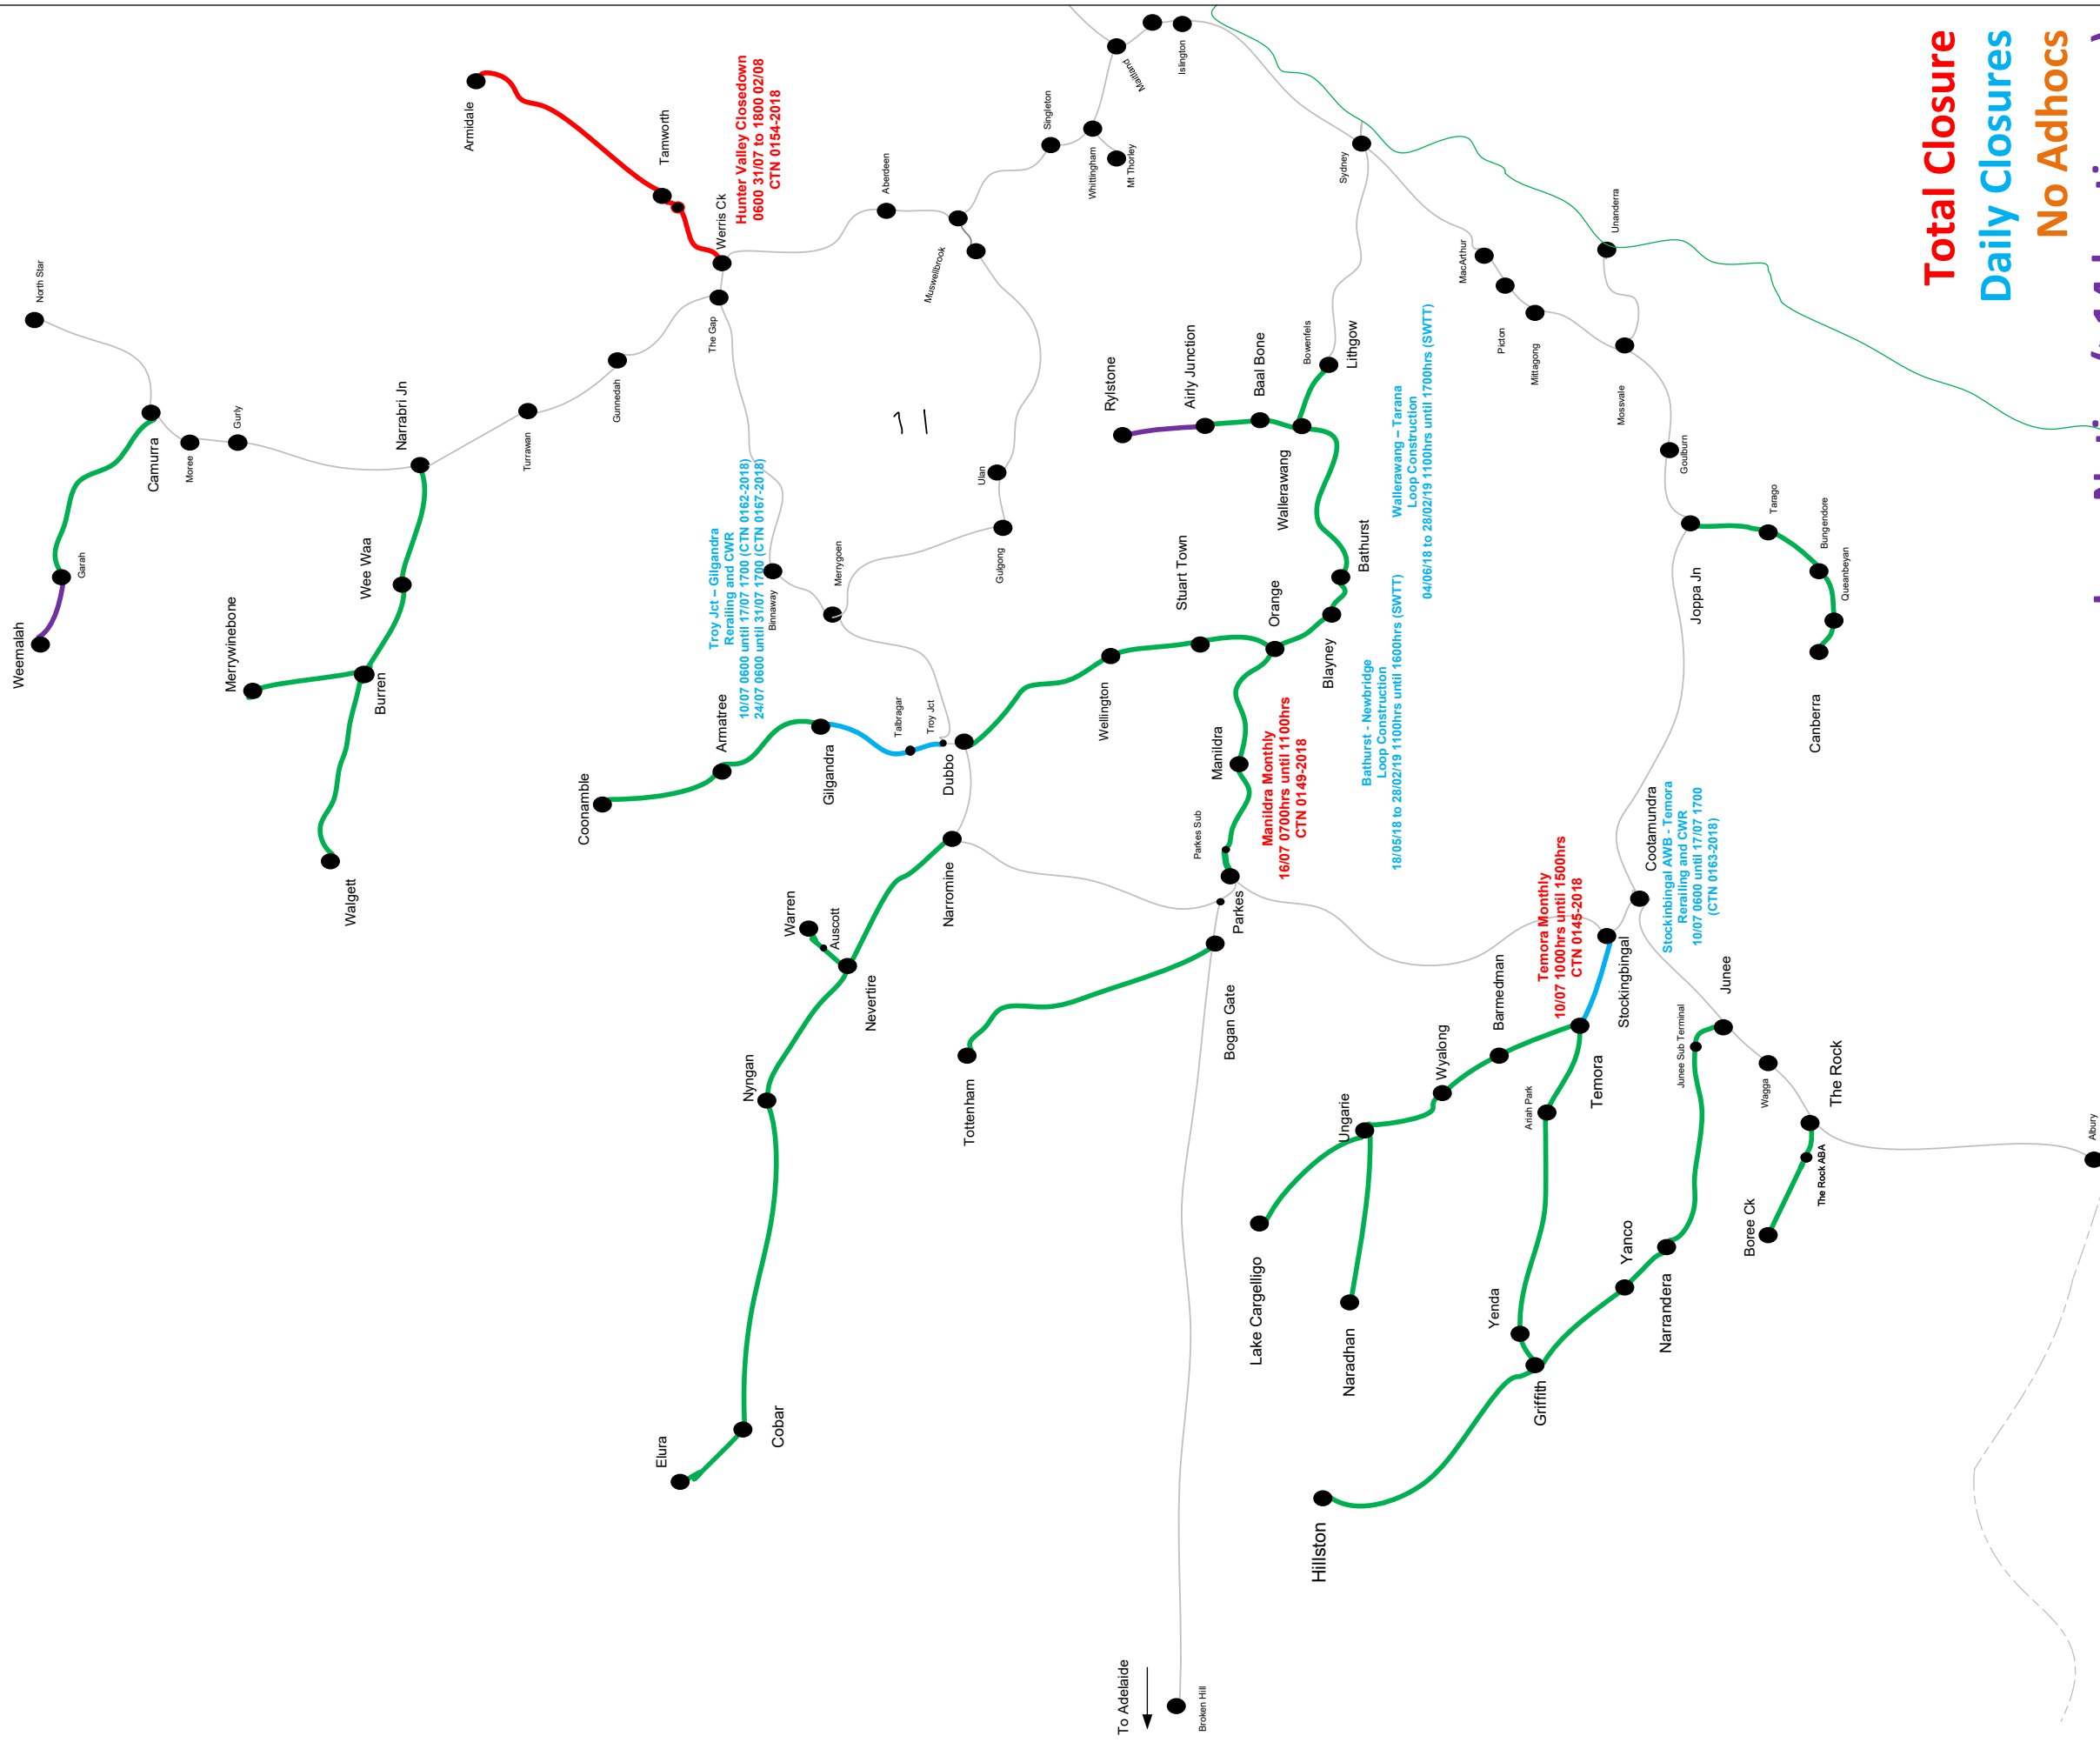

Network Availability Map

June 2018

Total Closure
Daily Closures
No Adhocs
Long Notice (>14d notice req)
ATP / Normal Service

Network Availability Map

July 2018

Total Closure
Daily Closures
No Adhocs
Long Notice (>14d notice req)
ATP / Normal Service

Network Availability Map

August 2018

Total Closure
Daily Closures
No Adhocs
Long Notice (>14d notice req)
ATP / Normal Service