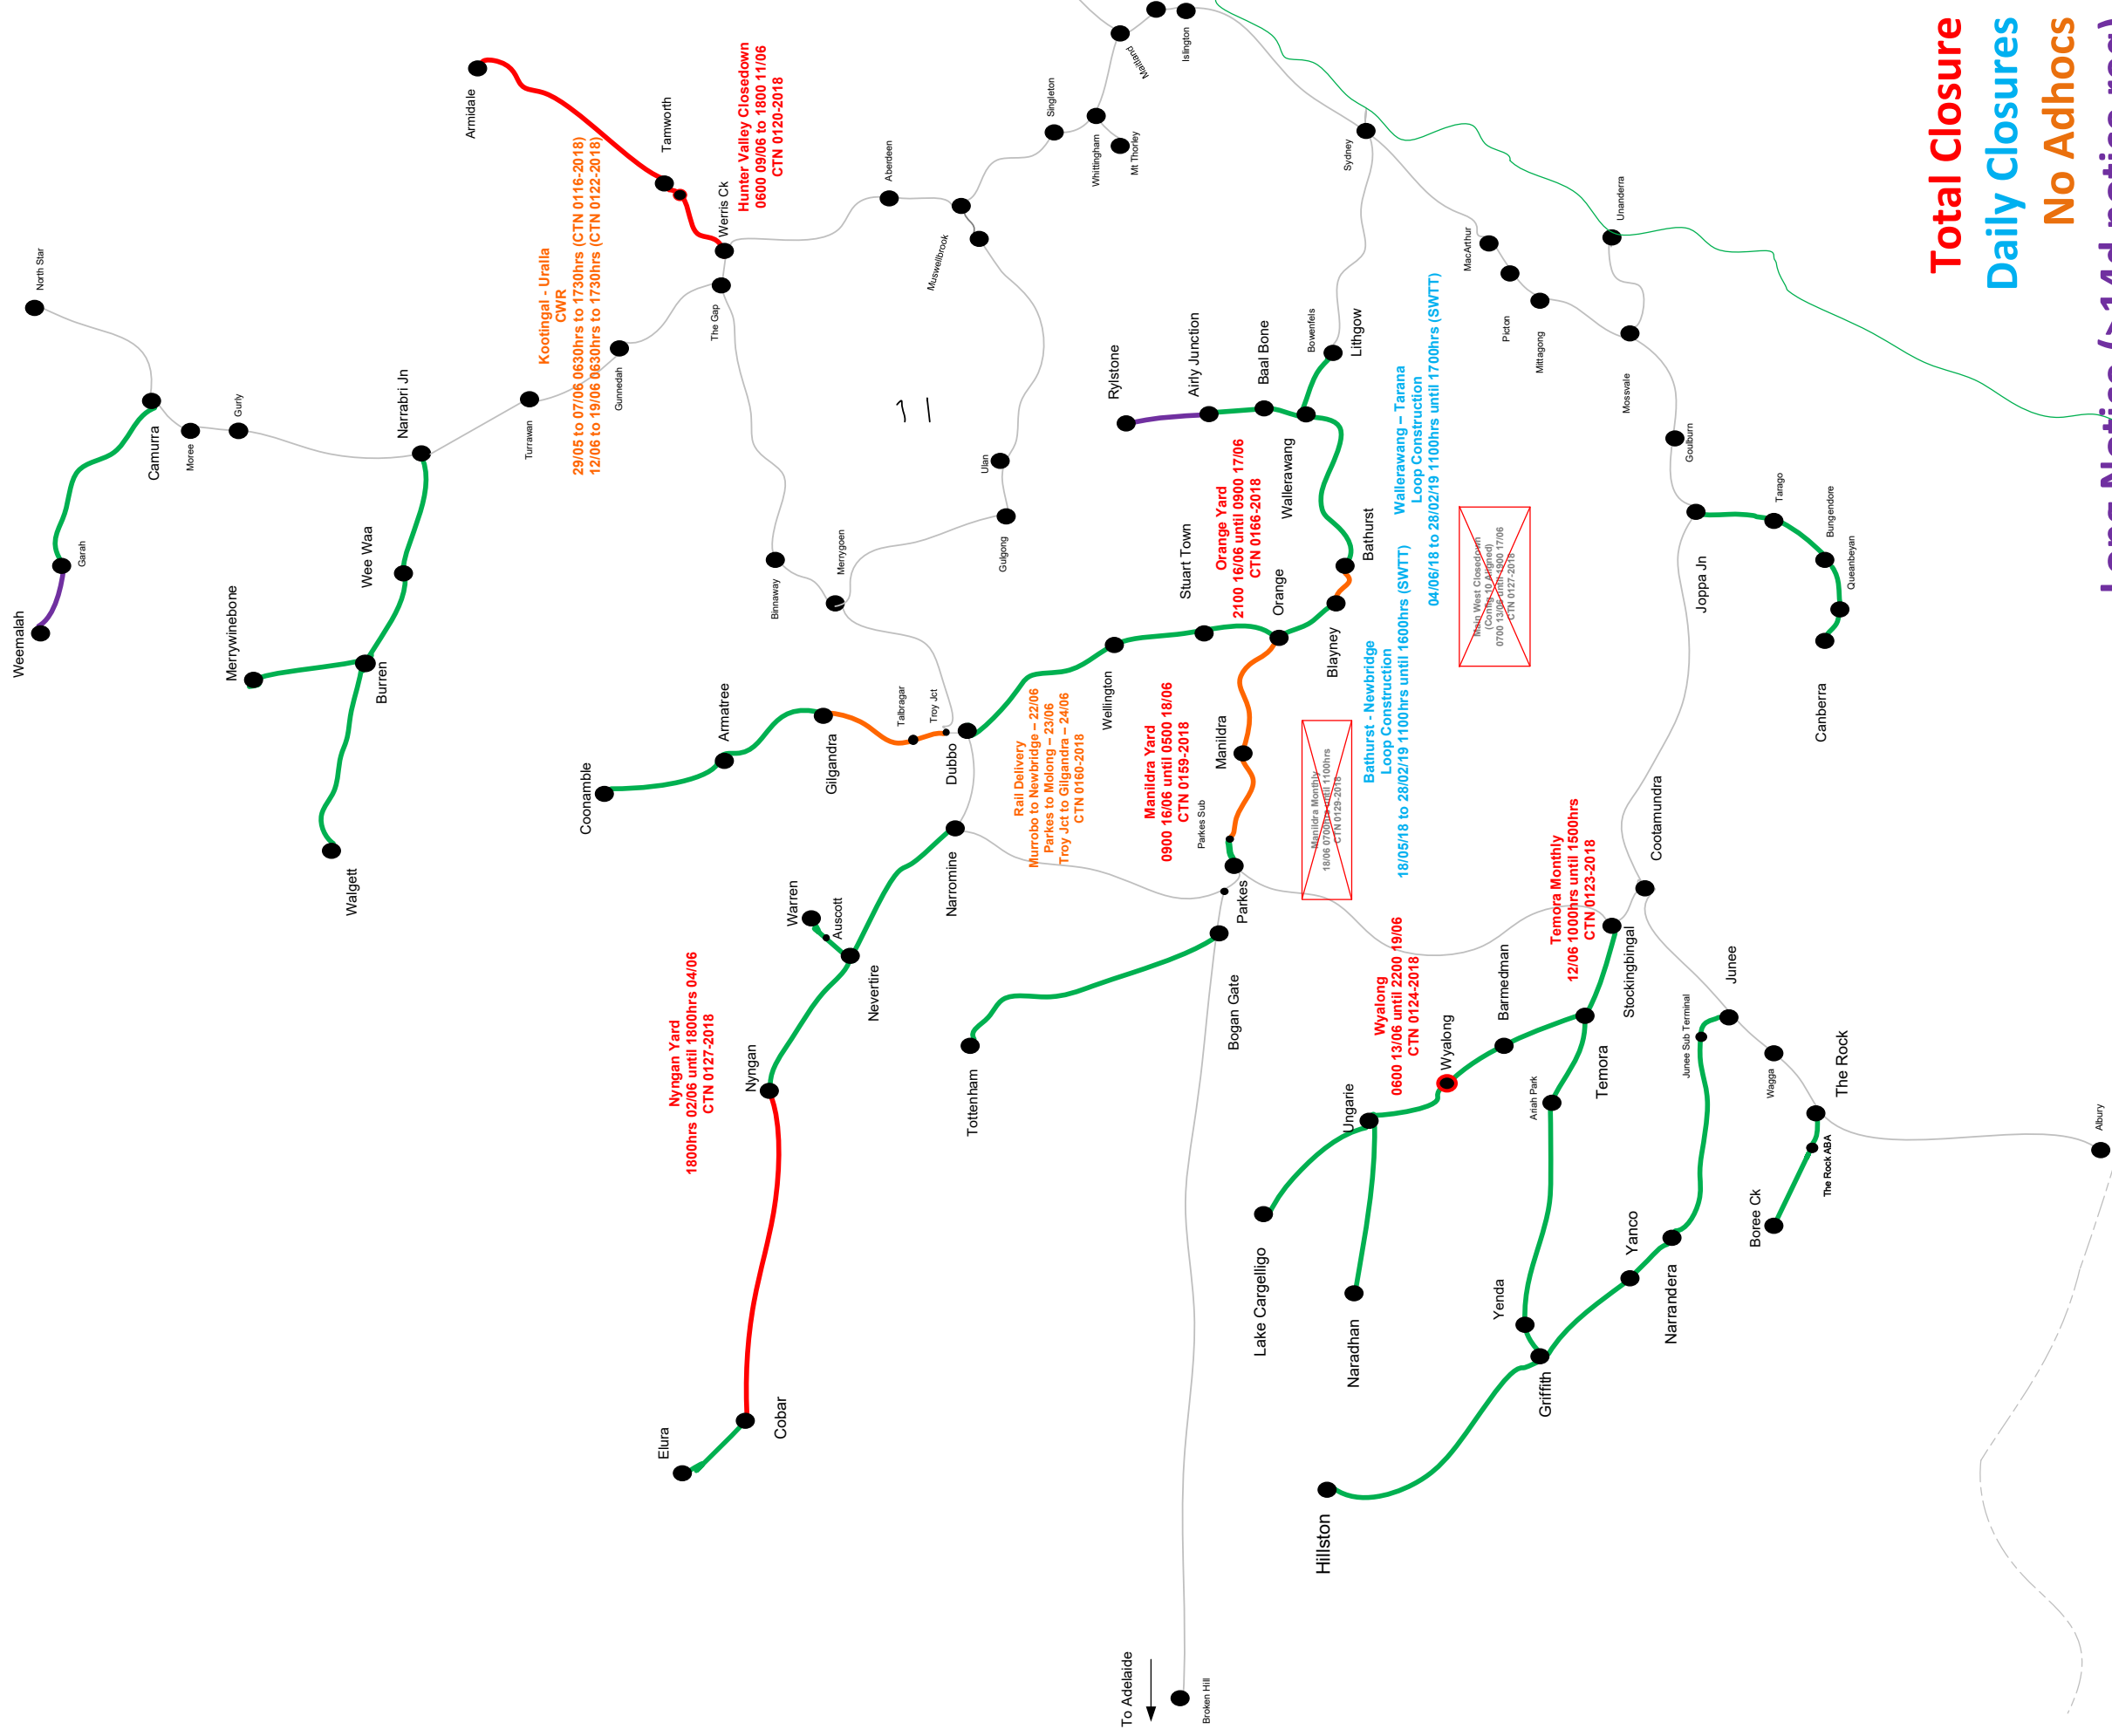

Network Availability Map

June 2018

Total Closure
Daily Closures
No Adhocs
Long Notice (>14d notice req)
ATP / Normal Service