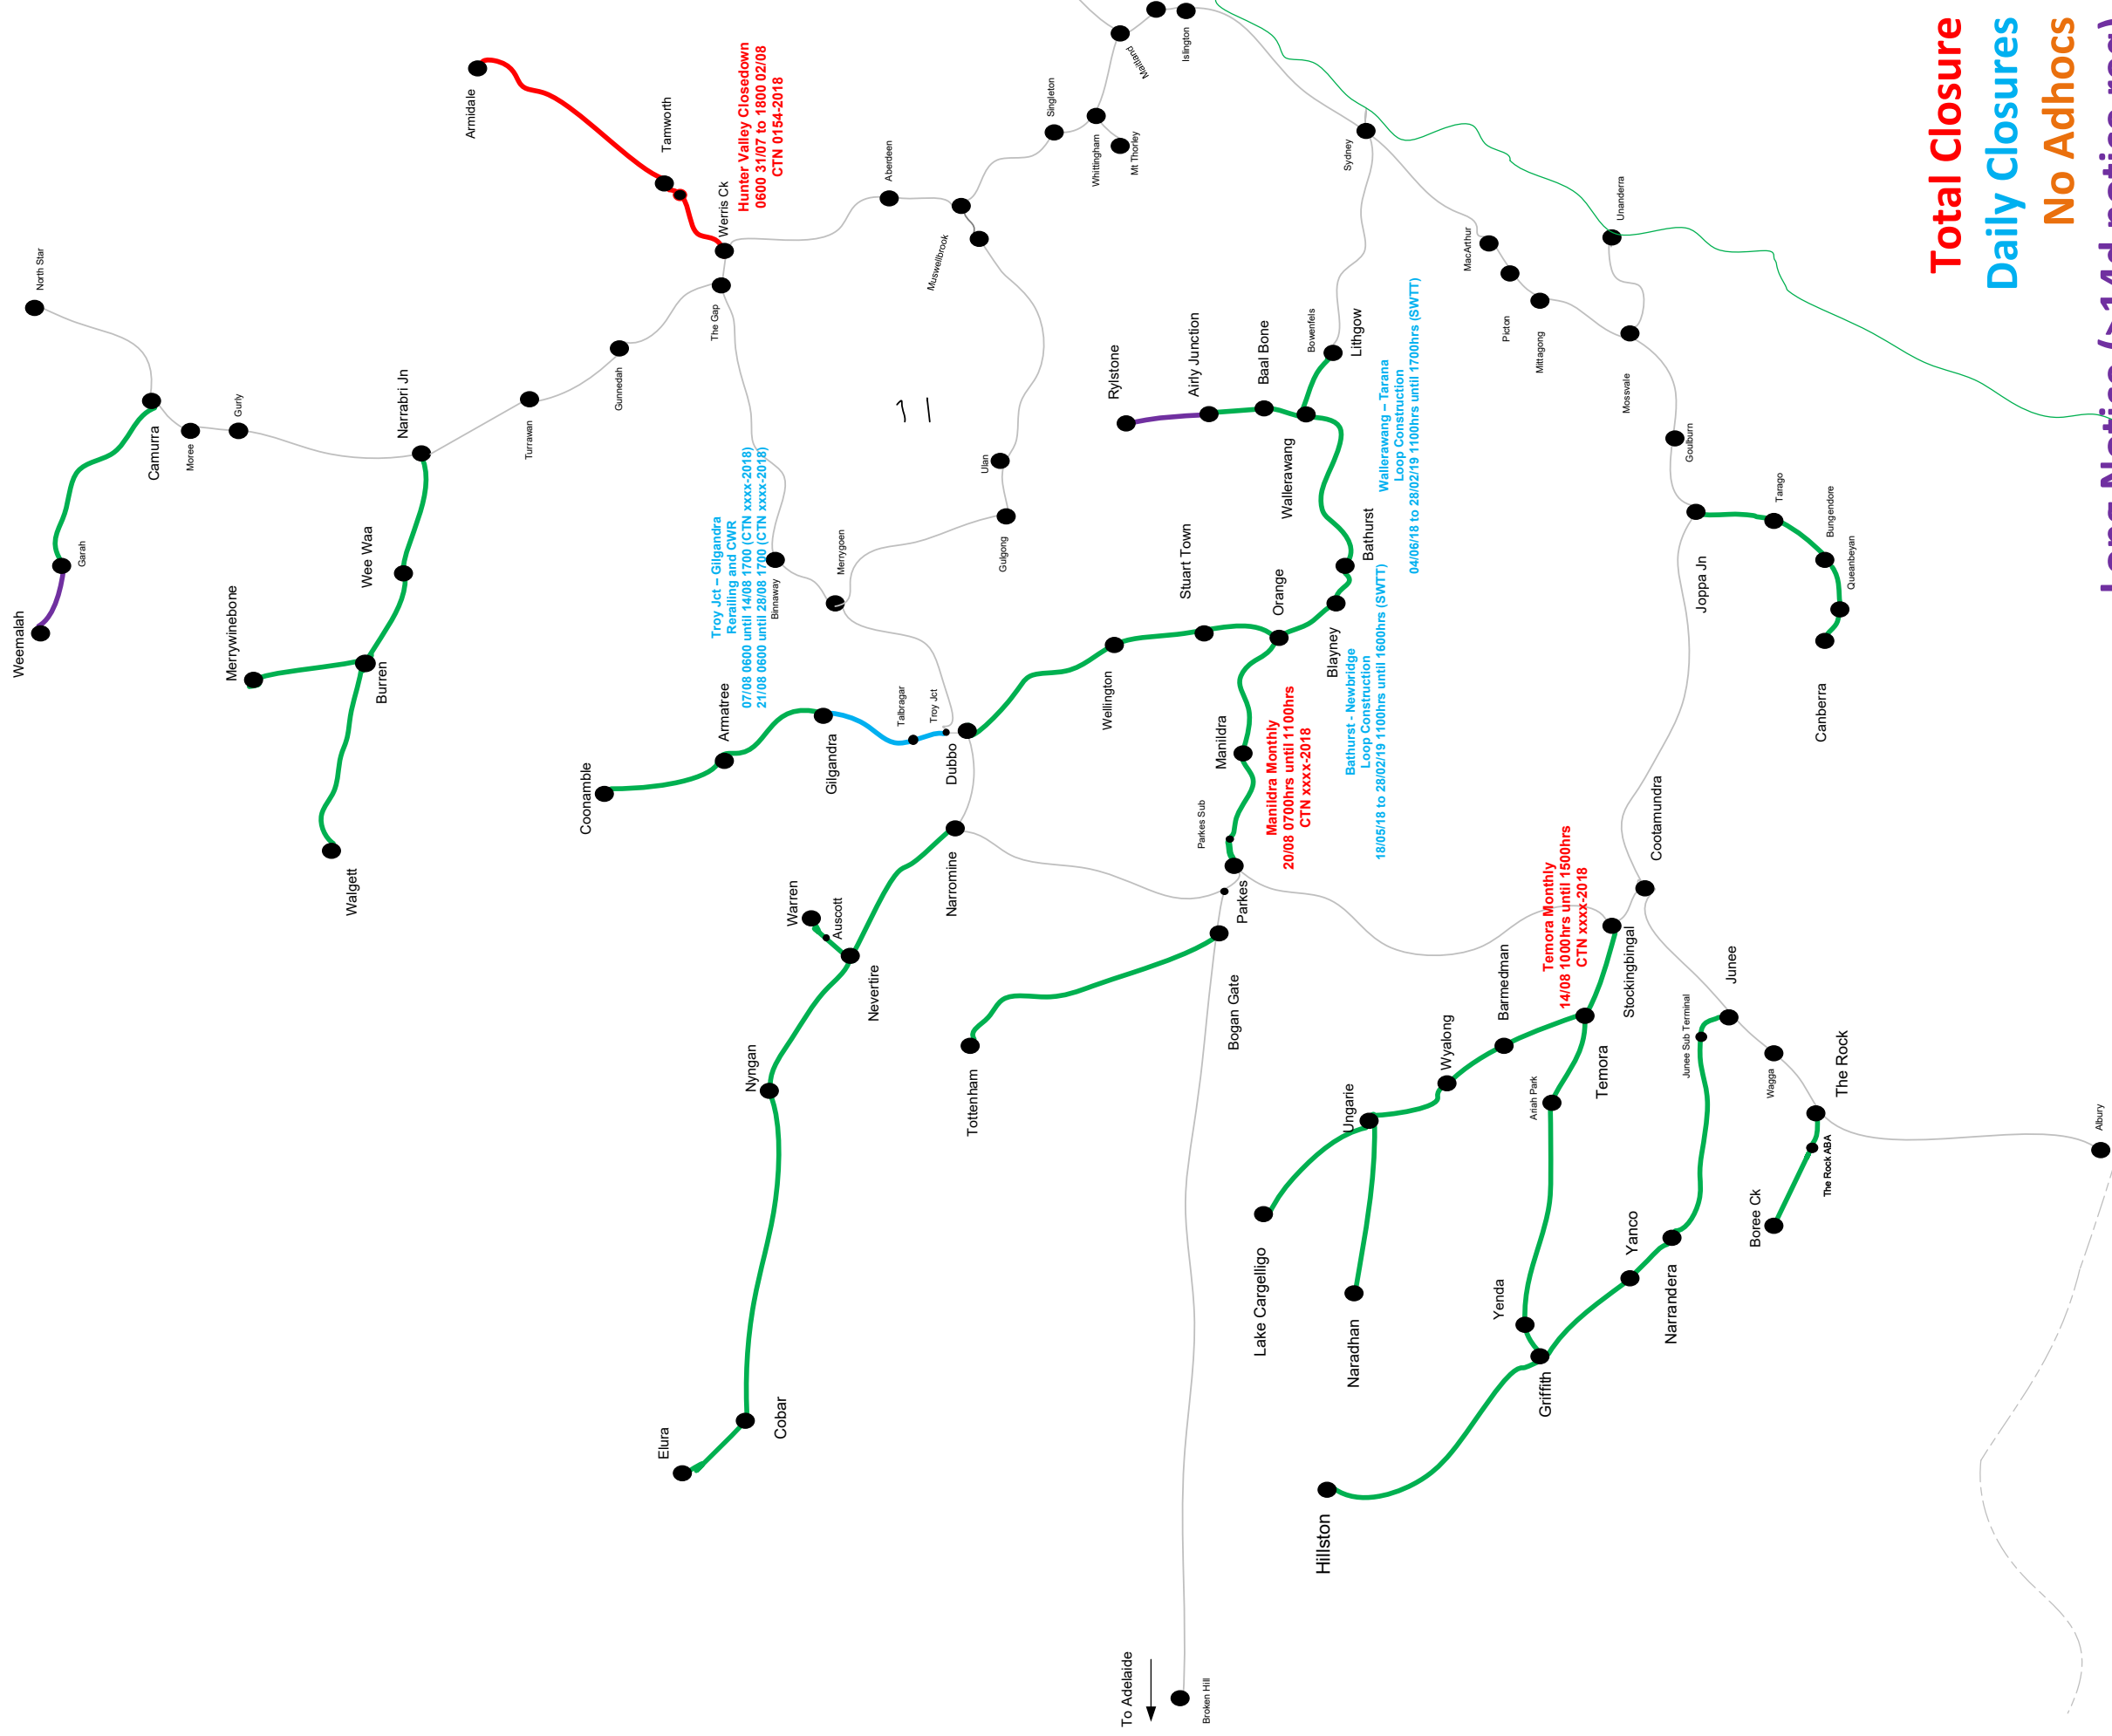

Network Availability Map

August 2018

Total Closure
Daily Closures
No Adhocs
Long Notice (>14d notice req)
ATP / Normal Service