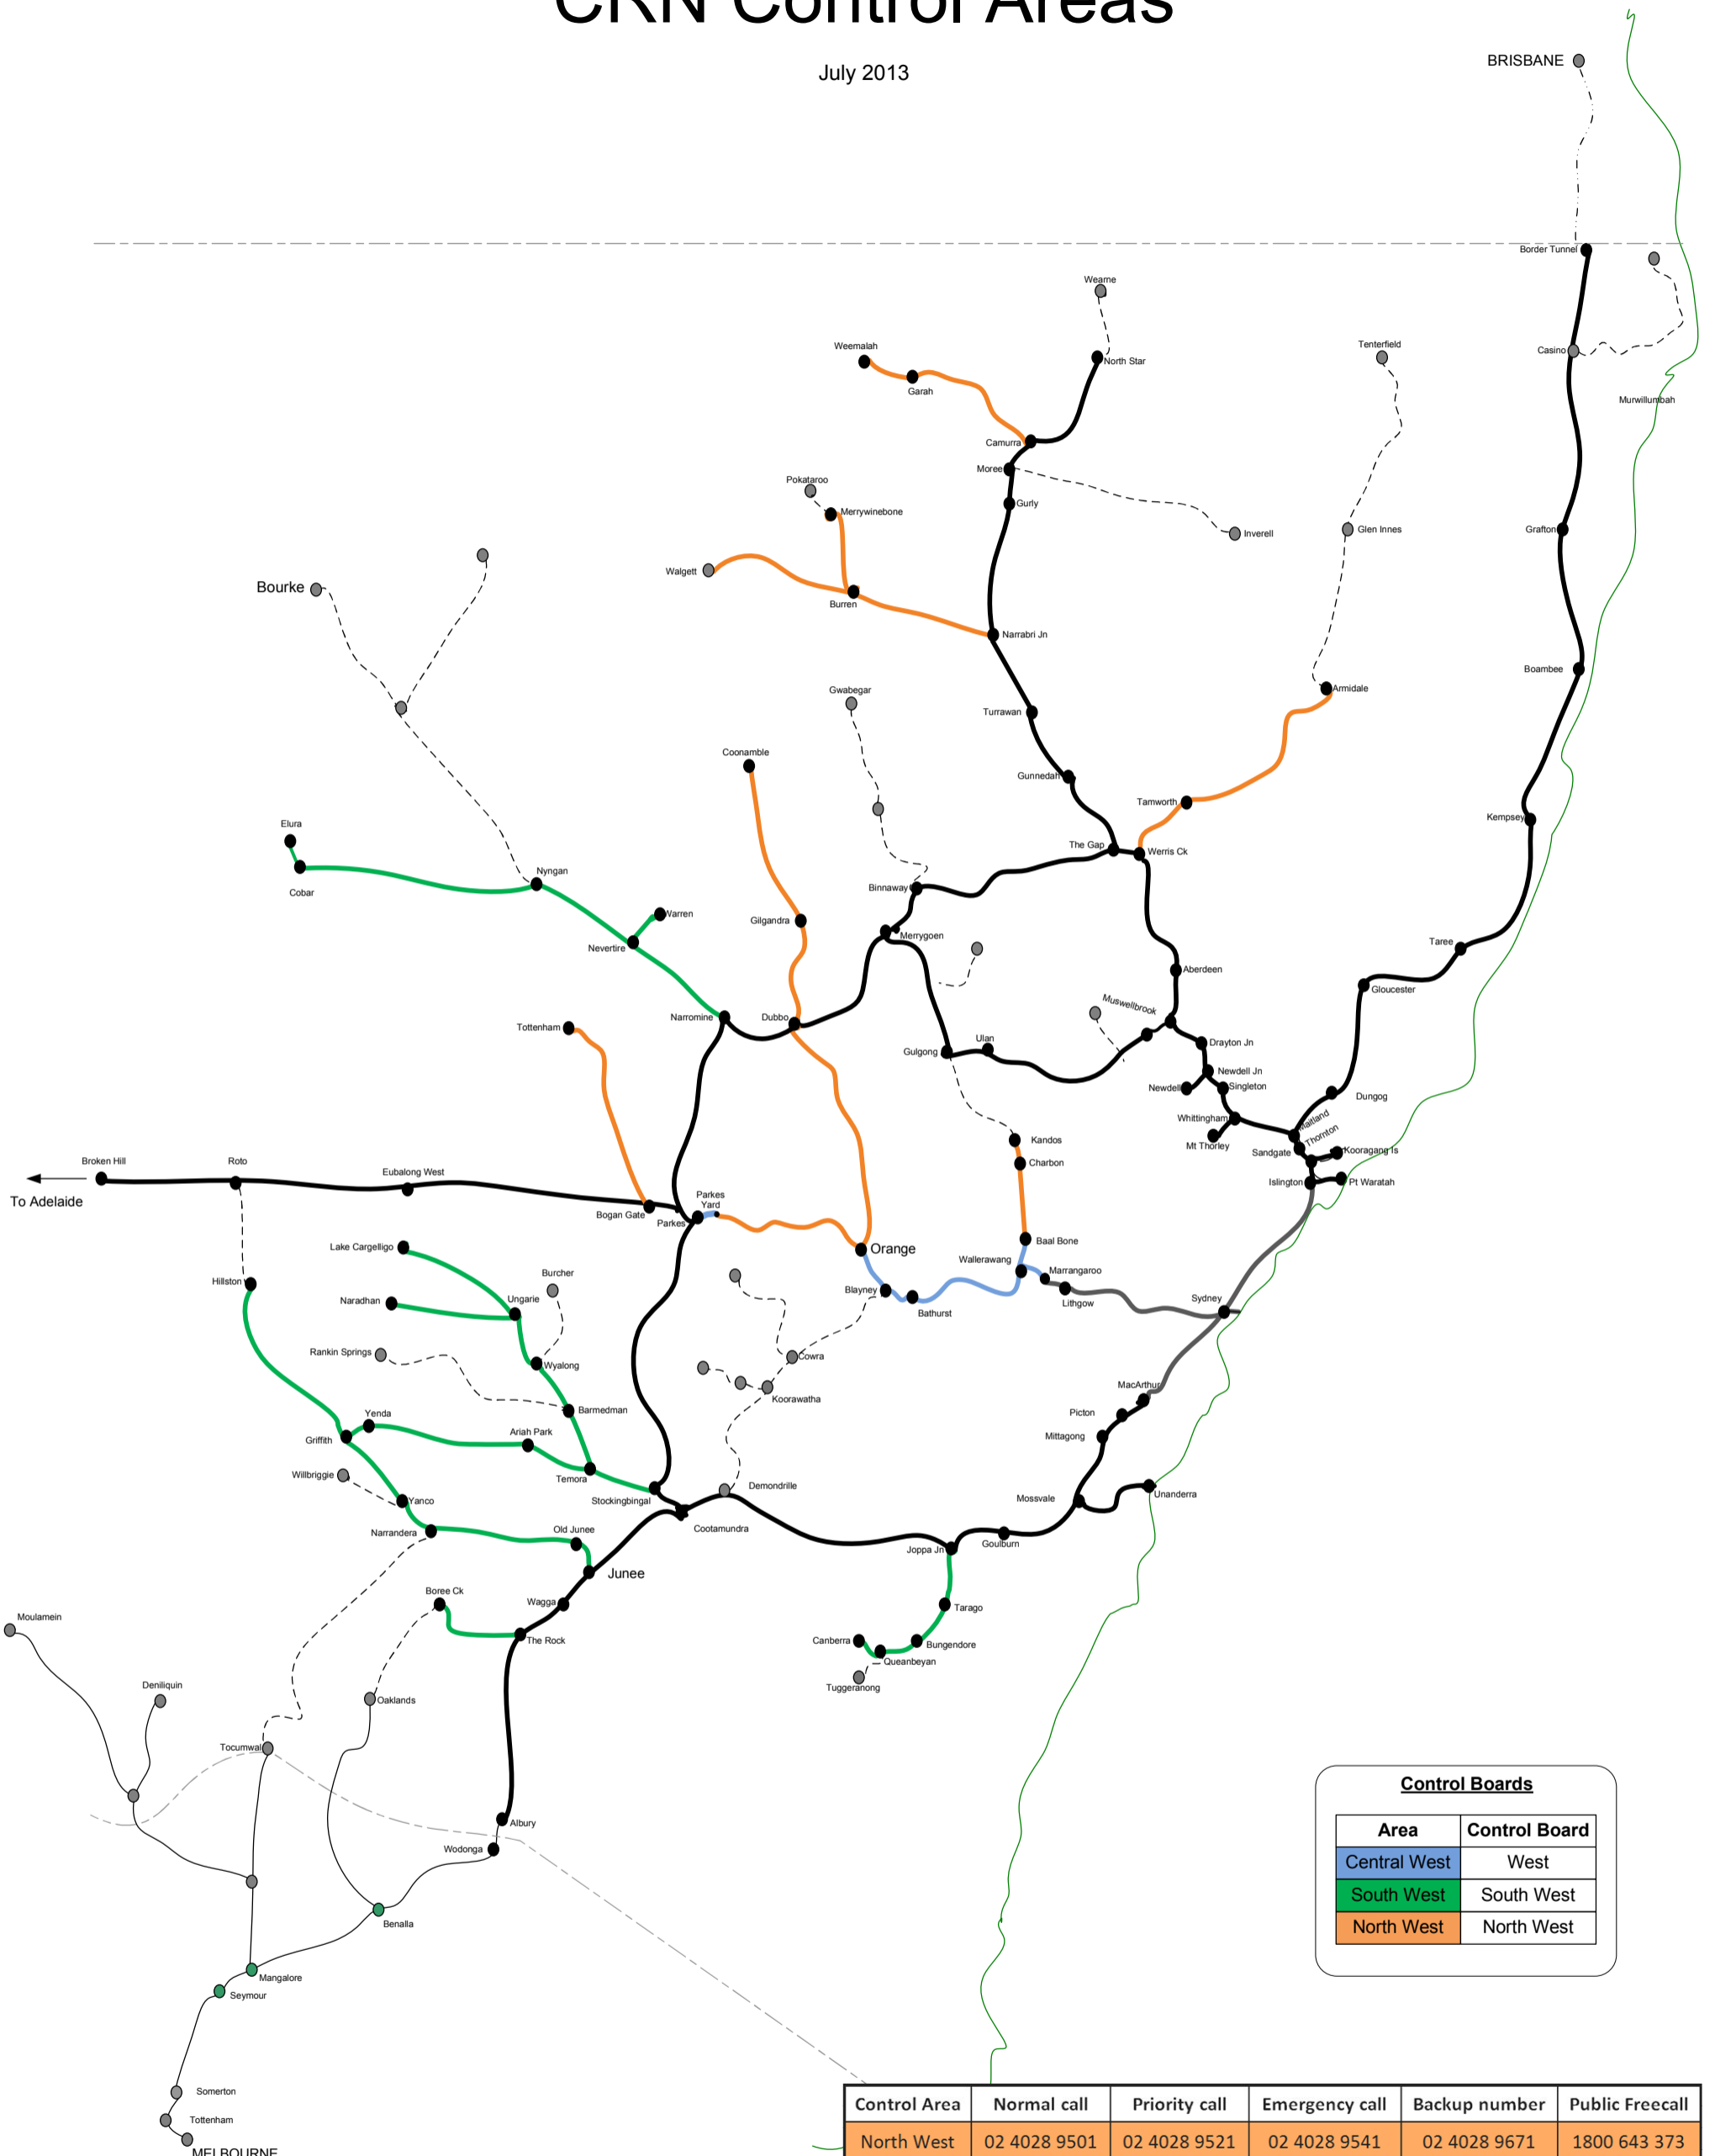

CRN Control Areas

July 2013

Control Boards

Area	Control Board
Central West	West
South West	South West
North West	North West

Control Area	Normal call	Priority call	Emergency call	Backup number	Public Freecall
North West	02 4028 9501	02 4028 9521	02 4028 9541	02 4028 9671	1800 643 373
South West	02 4028 9502	02 4028 9522	02 4028 9542	02 4028 9672	1800 021 914
Central West	02 4028 9504	02 4028 9524	02 4028 9544	02 4028 9674	1800 427 198

Legend

- North West
- Central West
- South West
- ARTC
- Railcorp

TITLE: **4Tel**
CRN CONTROL AREAS

Sheet 1 of 1